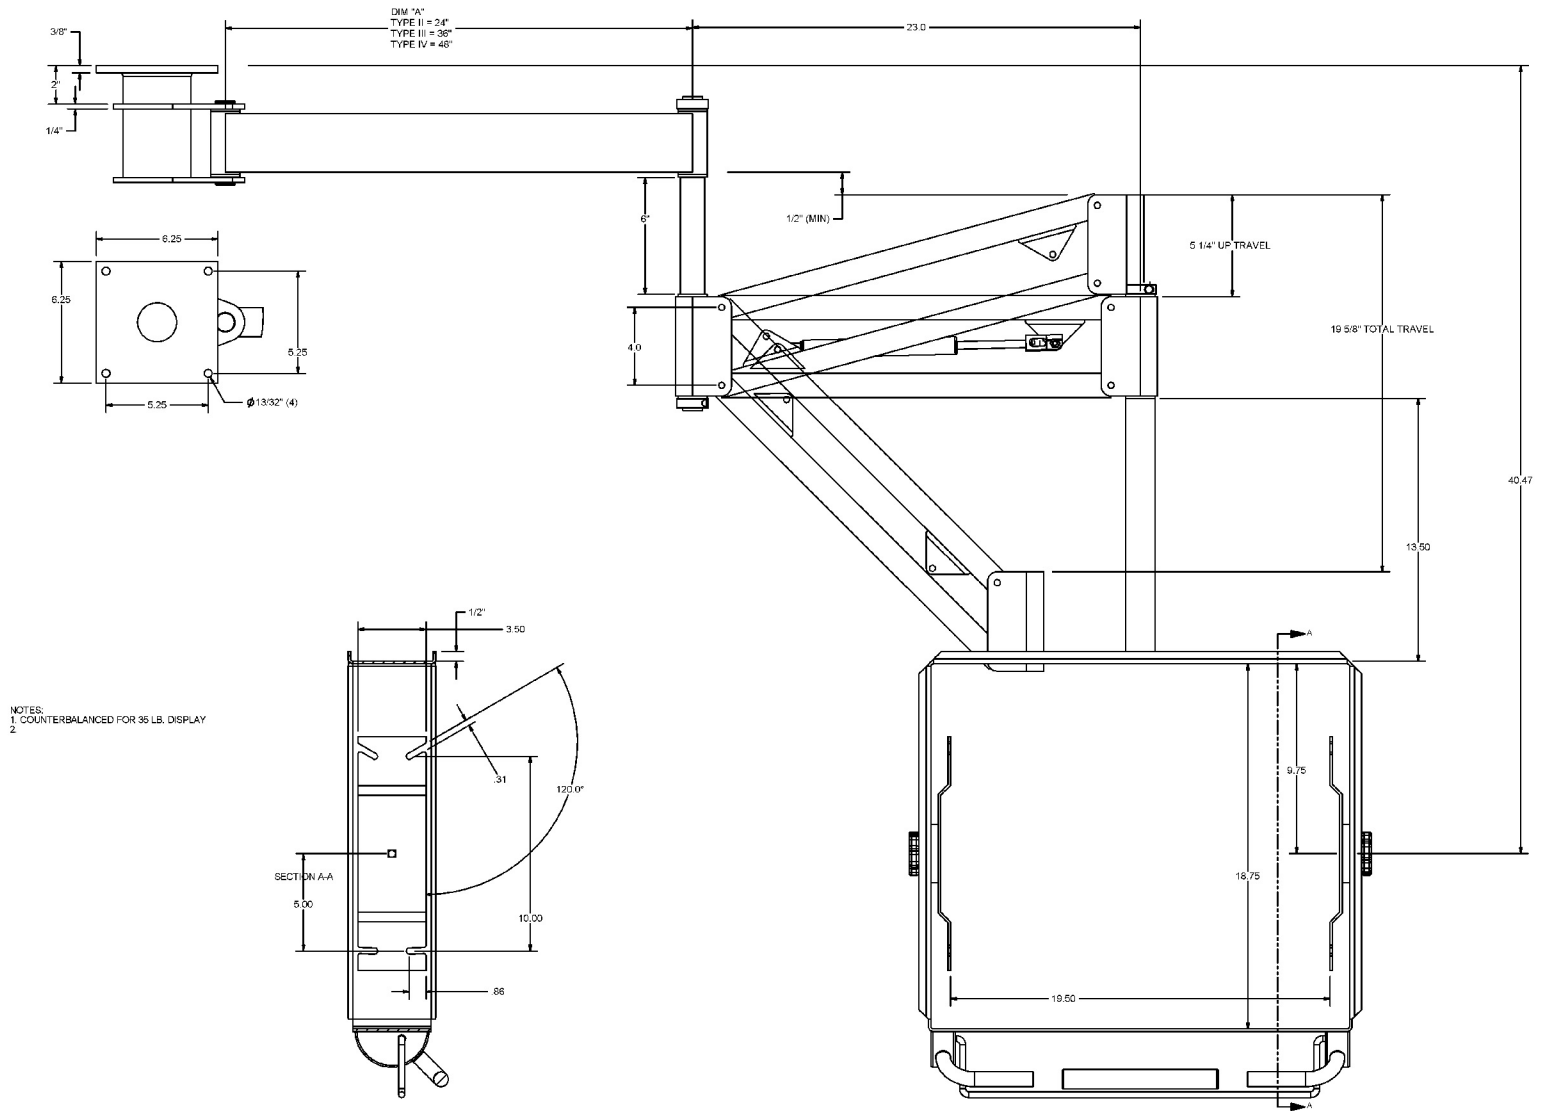

# Ceiling Mount Articulating Arm, Designed Specially for GenStar Monitors Used in FAA Air Traffic Control Towers

NOTES:  
 1. COUNTERBALANCED FOR 35 LB. DISPLAY  
 2.

800.952.2535